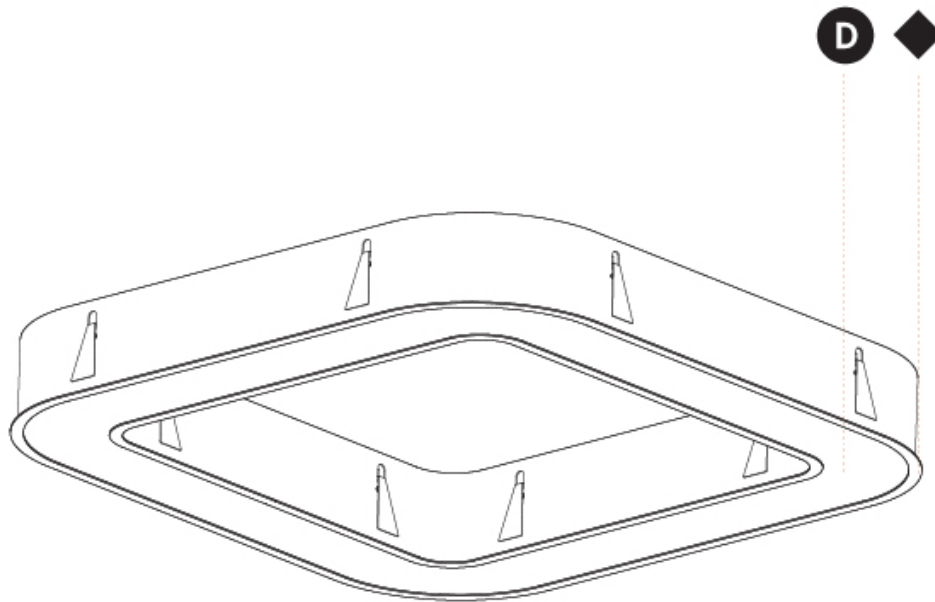

GLORIOUS QUANTUM RECESSED

A37563-

PROJECT	_____
TYPE	_____
SPECIFIER	_____
QUANTITY	_____
DATE	_____