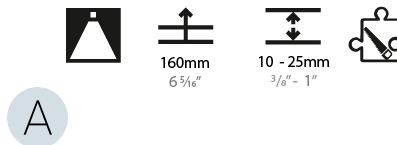

GENERAL

Series: Glorious
Subseries: Glorious Victory
Brand: Prolicht
Division: Architectural
Mounting Type: Recessed
Mounting Location: Ceiling
Subcategory: Ambient

PHYSICAL

Shape: Abstract
Length (mm): 1421
Length (in): 55 ¹⁵/₁₆
Width (mm): 1421
Width (in): 55 ¹⁵/₁₆
Height (mm): 150
Height (in): 5 ⁷/₈
Min. Recessing Depth (mm): 160
Min. Recessing Depth (in): 6 ⁵/₁₆
Light Distribution: Direct
Weight (kg): 17.995
Weight (lbs): 39.59
Diffuser: PMMA - Opal or Micro-Prism
Fixture Finish: SSR / BKV / CWI / CRY / HAB / LAG / UFT / ITA / RUA / RUR / MIC / FTG / MYG / TWT / LOD / PUS / FRO / FUP / KIA / POP / BLS / SPG / MEY / GOH / GUM / CHC / COM / ABZ / JAG / OBR / MOS / ROR
Fixture Material: Aluminum

ELECTRICAL

Lamp Type: LED (Zhaga Standard)
Input Wattage (W): 60
Total Output Wattage (W): 48 / 38.4 3500K
Dimming: Non-Dimming / Phase Dimming (120Vac only) / 0-10V Dimming
Driver Included: Yes
Driver Location: Integrated
Driver Type: Constant Current - 120 / 277Vac
Driver Class: Class 2
Input Voltage (V): 120 - 277
Constant Current (MA): 350 / 1200 (3500K)

LED

Color Temperature (°K): 3000 / 3500 / 4000
Max. Delivered Lumen (lm): 5540 / 5733 / 5850
CRI: >80 CRI
Efficiency (%): 65
Lamp Life (hrs): 50000

OPTICAL

RATINGS AND CERTIFICATIONS

Certified By: Certified for North American Standards
IP rating: IP20