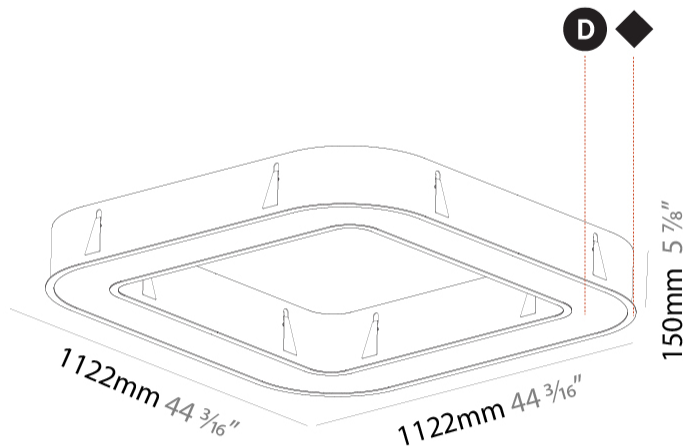

GENERAL

Series: Glorious
Subseries: Glorious Quantum
Brand: Prolicht
Division: Architectural
Mounting Type: Recessed
Mounting Location: Ceiling
Subcategory: Ambient

PHYSICAL

Shape: Square
Length (mm): 1122
Length (in): 44 ³/₁₆
Width (mm): 1122
Width (in): 44 ³/₁₆
Height (mm): 150
Height (in): 5 ⁷/₈
Min. Recessing Depth (mm): 160
Min. Recessing Depth (in): 6 ⁵/₁₆
Light Distribution: Direct
Weight (kg): 16.085
Weight (lbs): 35.39
Diffuser: PMMA - Opal or Micro-Prism
Fixture Finish: SSR / BKV / CWI / CRY / HAB / LAG / UFT / ITA / RUA / RUR / MIC / FTG / MYG / TWT / LOD / PUS / FRO / FUP / KIA / POP / BLS / SPG / MEY / GOH / GUM / CHC / COM / ABZ / JAG / OBR / MOS / ROR
Fixture Material: Aluminum

ELECTRICAL

Lamp Type: LED (Zhaga Standard)
Input Wattage (W): 60
Total Output Wattage (W): 48 / 38.4 (3500K)
Dimming: Non-Dimming / Phase Dimming (120Vac only) / 0-10V Dimming
Driver Included: Yes
Driver Location: Integrated
Driver Type: Constant Current - 120 / 277Vac
Driver Class: Class 2
Input Voltage (V): 120 - 277
Constant Current (MA): 350 / 1200 (3500K)

LED

Color Temperature (°K): 3000 / 3500 / 4000
Max. Delivered Lumen (lm): 5540 / 5733 / 5850
CRI: >80 CRI
Efficiency (%): 65
Lamp Life (hrs): 50000

OPTICAL

RATINGS AND CERTIFICATIONS

Certified By: Certified for North American Standards
IP rating: IP20